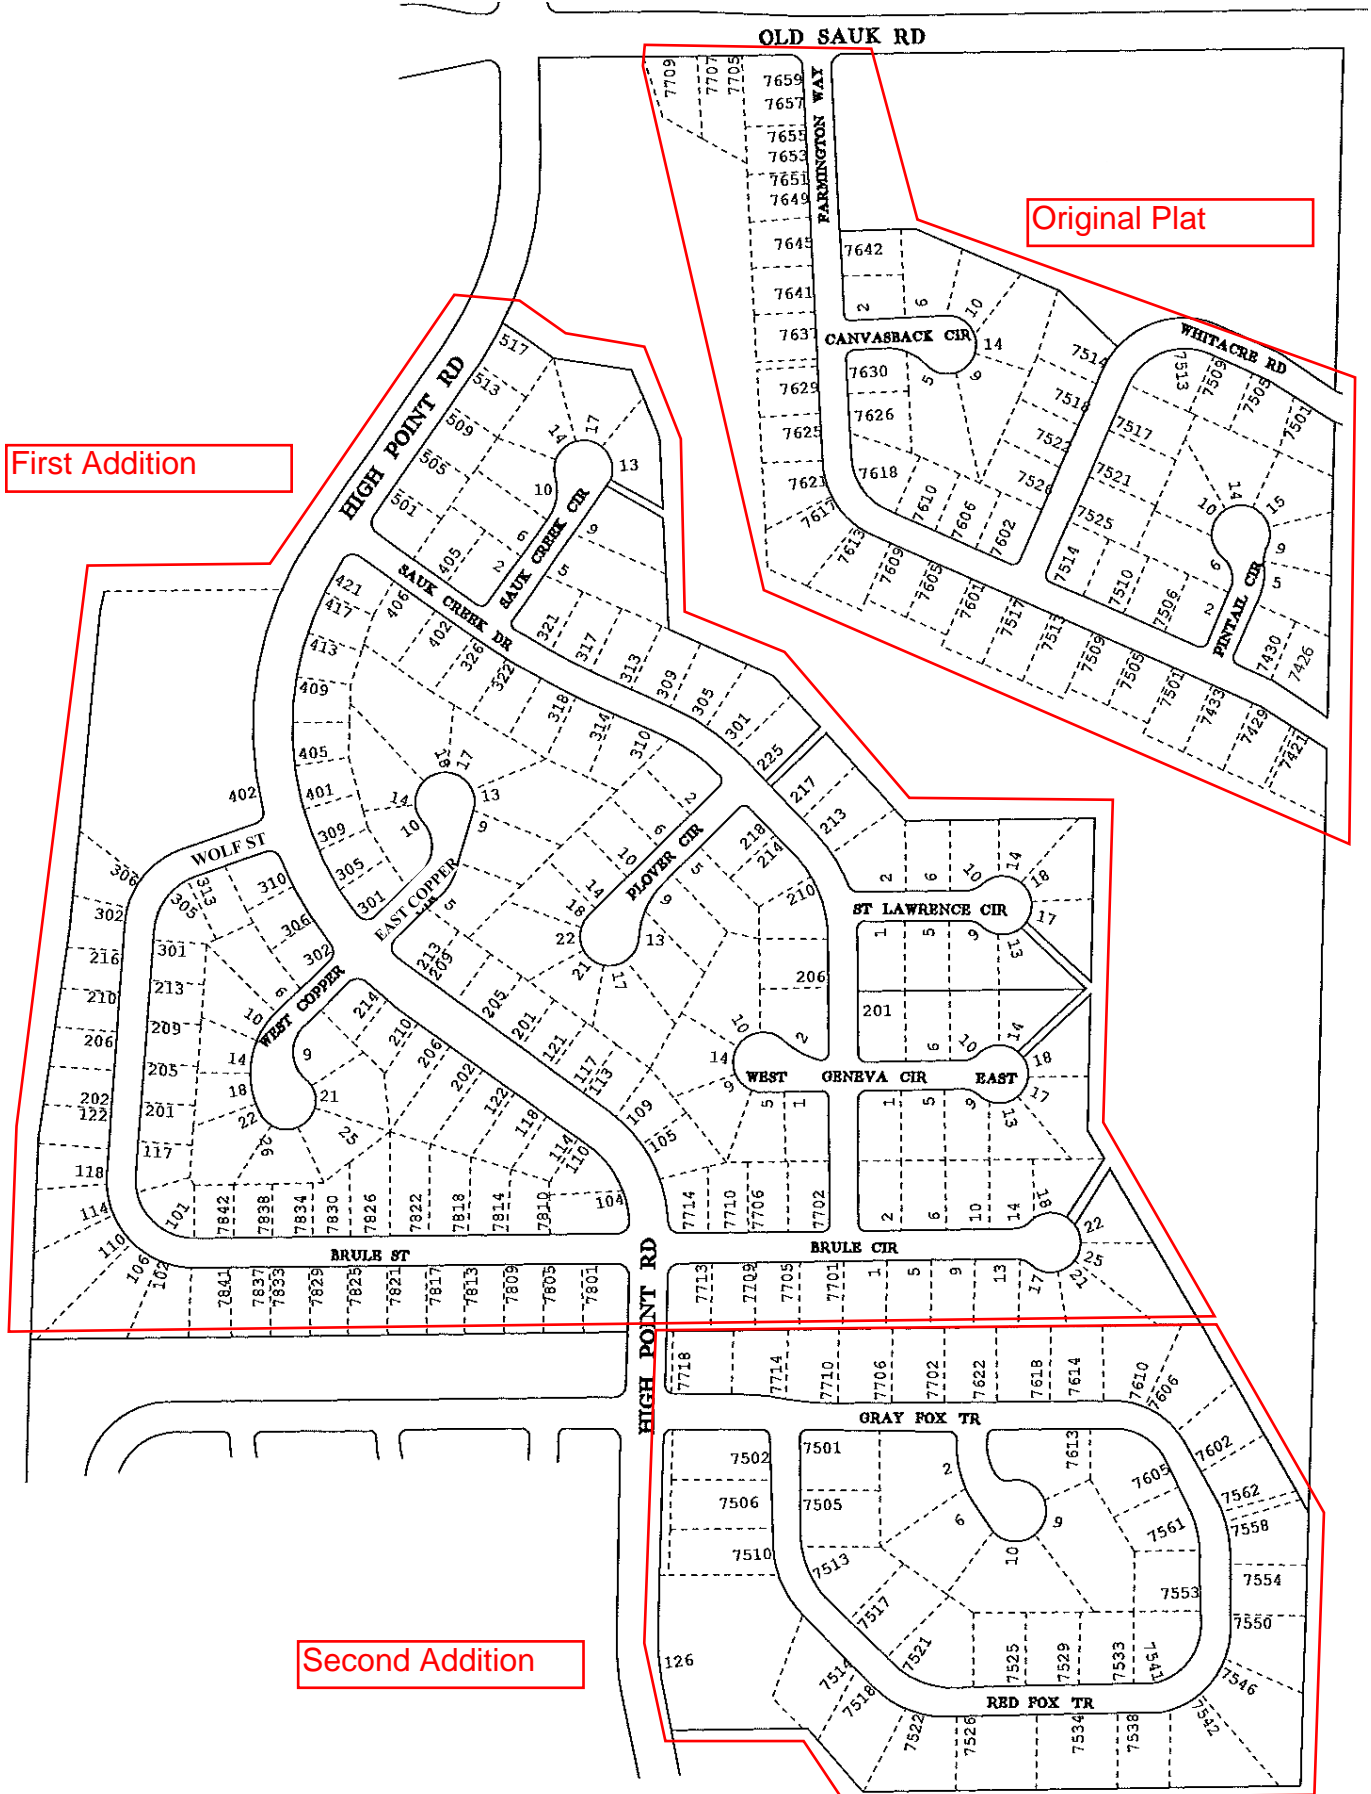

# Sauk Creek Neighborhood

Madison, WI 53717

First Addition

Original Plat

Second Addition